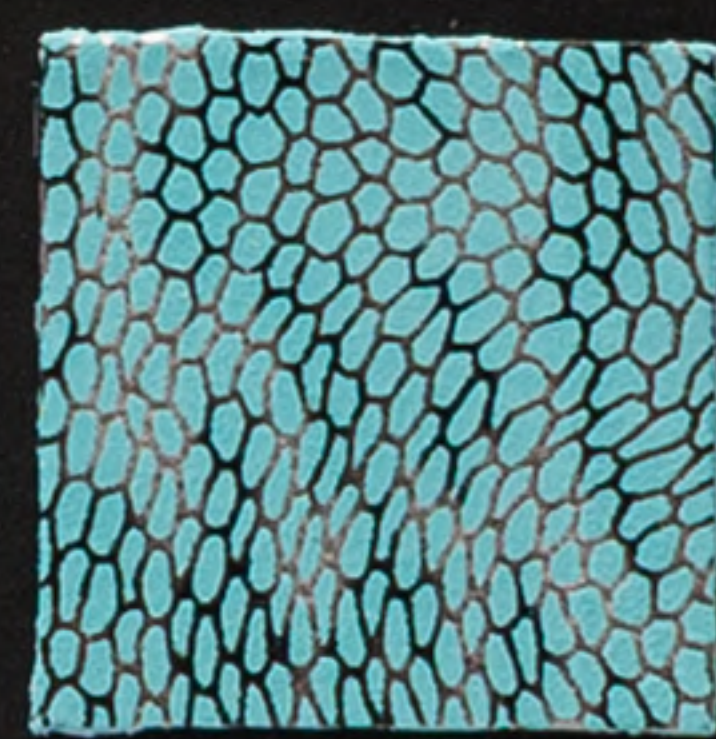

MINZE

CHLORELLA

TEAL

BLUE BIRD

BLUE LAGUNA

WHITE

DICKSON

BLUE DANUBE

DUSTY BLUE

BLACK

* A DIFFERENCE OF TONE IS ALLOWED FROM LOT TO LOT

LEOPARD GECKO

NEON FUCSIA

ROPINK

ROSAL

POMODORO