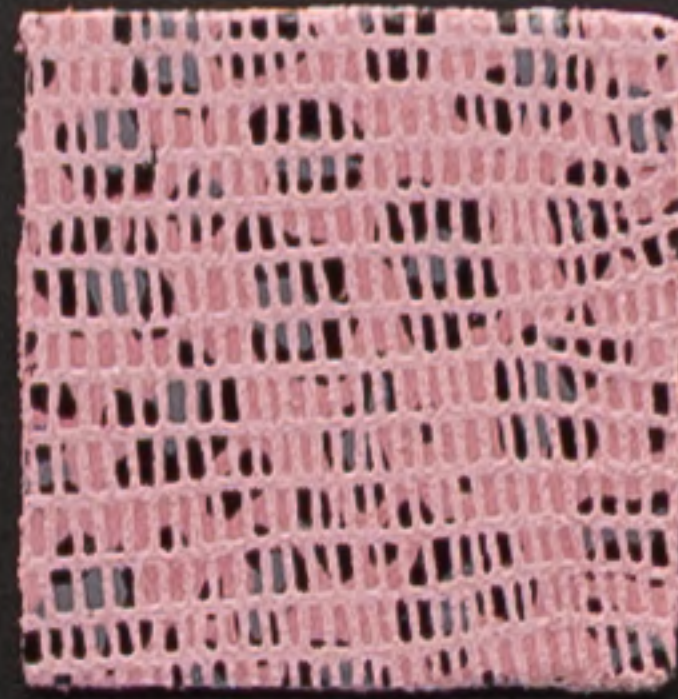

DUSTY BLUE

BLACK

* A DIFFERENCE OF TONE IS ALLOWED FROM LOT TO LOT

LEOPARD GECKO

NEON FUCSIA

ROPINK

ROSAL

POMODORO