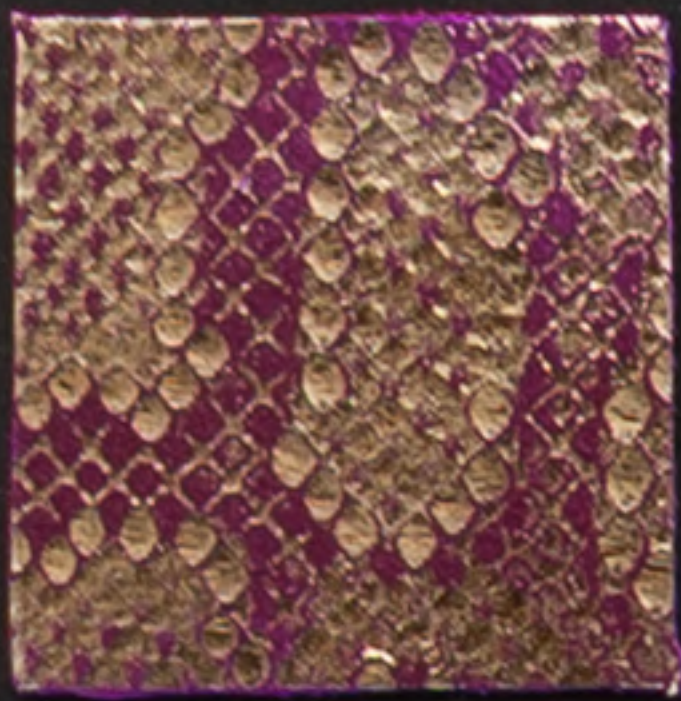

**SPRING
SUMMER 26**
ANIMAL PRINT SUEDE

JOSE PEREZ HERNANDEZ, S.A.

FASHION QUALITY LEATHER

Desde 1955

HEBI

NEON FUCSIA

ROPINK

ROSAL

TEAL

BLUE BIRD

BLUE LAGUNA

WHITE

DICKSON

BLUE DANUBE

DUSTY BLUE

BLACK

DUSTY BLUE

BLACK

* A DIFFERENCE OF TONE IS ALLOWED FROM LOT TO LOT

LEOPARD GECKO

NEON FUCSIA

ROPINK

ROSAL

POMODORO

BLUE BIRD

BLUE LAGUNA

WHITE

DICKSON

BLUE DANUBE

DUSTY BLUE

BLACK

* POSIBILIDAD DE UNA DIFERENCIA DE TONO DE UNA TINTURA A OTRA