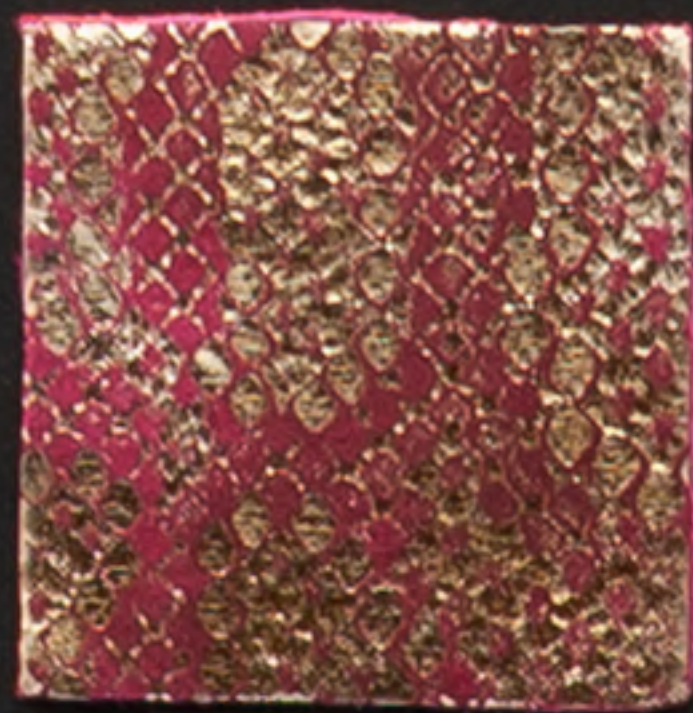

HEBI

ROPINK

* A DIFFERENCE OF TONE IS ALLOWED FROM LOT TO LOT