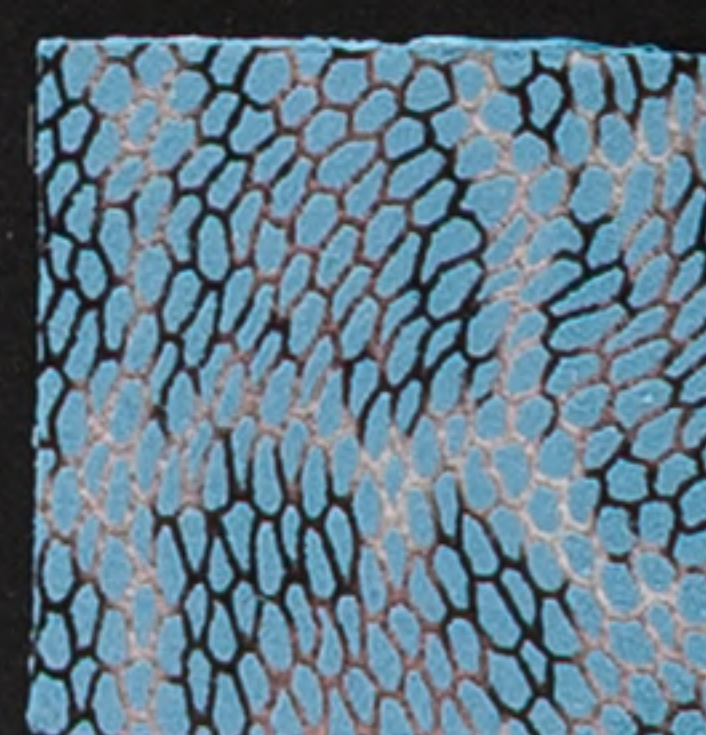

MINZE

CHLORELLA

TEAL

BLUE BIRD

BLUE LAGUNA

WHITE

DICKSON

BLUE DANUBE

DUSTY BLUE

BLACK

* A DIFFERENCE OF TONE IS ALLOWED FROM LOT TO LOT

LEOPARD GECKO

NEON FUCSIA

ROPINK

ROSAL

POMODORO