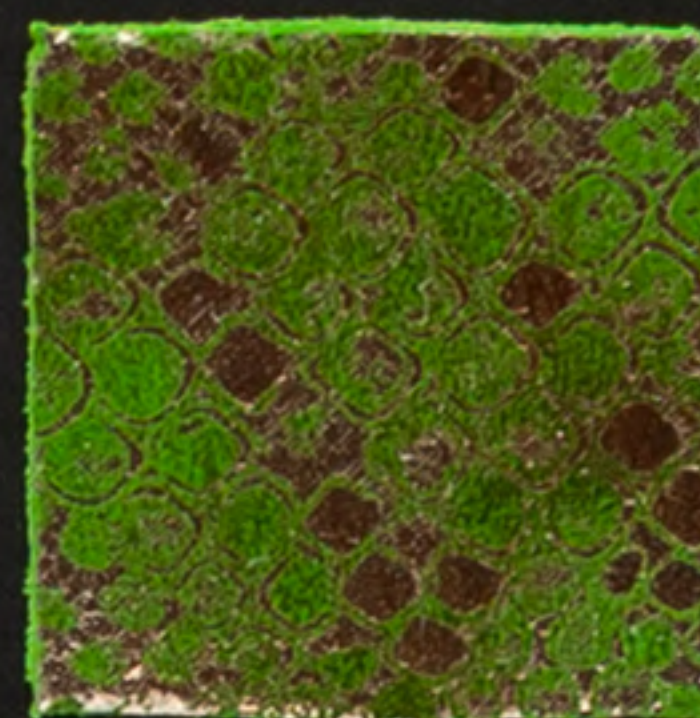

HEBI

NEON GREEN

* A DIFFERENCE OF TONE IS ALLOWED FROM LOT TO LOT